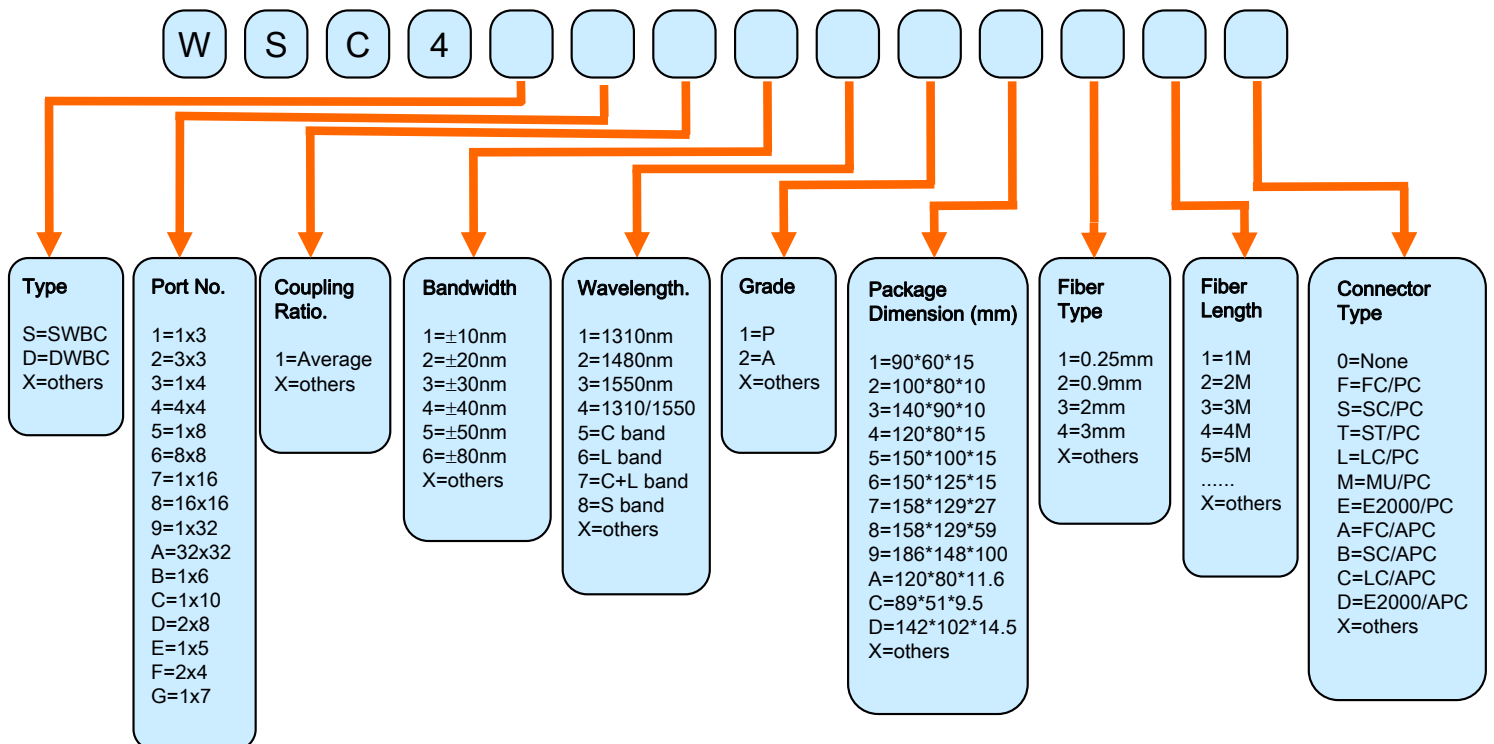

## DUAL WINDOW SPECIFICATIONS

PARAMETERS	1*3	1*4	1*8	1*16	1*32
Grade	P	P	P	P	P
Operating Wavelength (nm)	1310±40 and 1550±40				
Insertion Loss	≤5.9dB	≤7.0dB	≤10.8dB	≤14.4dB	≤18.5dB
Uniformity	≤0.9dB	≤1.0dB	≤1.5dB	≤2.0dB	≤2.5dB
Thermal Stability (-40~85°C)	±0.1dB	±0.1dB	±0.15dB	±0.2dB	±0.3dB
Return Loss	≥55dB	≥55dB	≥55dB	≥55dB	≥55dB
Polarization Dependent Loss	≤0.2dB	≤0.2dB	≤0.3dB	≤0.4dB	≤0.8dB
Operating Temperature	-40~75°C				

# DUAL WINDOW SPECIFICATIONS

PARAMETERS	1*3	1*4	1*8	1*16	1*32
Grade	A	A	A	A	A
Operating Wavelength (nm)	1310±40 and 1550±40				
Insertion Loss	≤6.2dB	≤7.6dB	≤11.6dB	≤15.5dB	≤19.5dB
Uniformity	≤1.0dB	≤1.6dB	≤2.5dB	≤3.5dB	≤4.0dB
Thermal Stability (-40~85°C)	±0.1dB	±0.1dB	±0.15dB	±0.2dB	±0.3dB
Return Loss	≥55dB	≥55dB	≥55dB	≥55dB	≥55dB
Polarization Dependent Loss	≤0.25dB	≤0.25dB	≤0.35dB	≤0.45dB	≤0.8dB
Operating Temperature	-40~75°C				